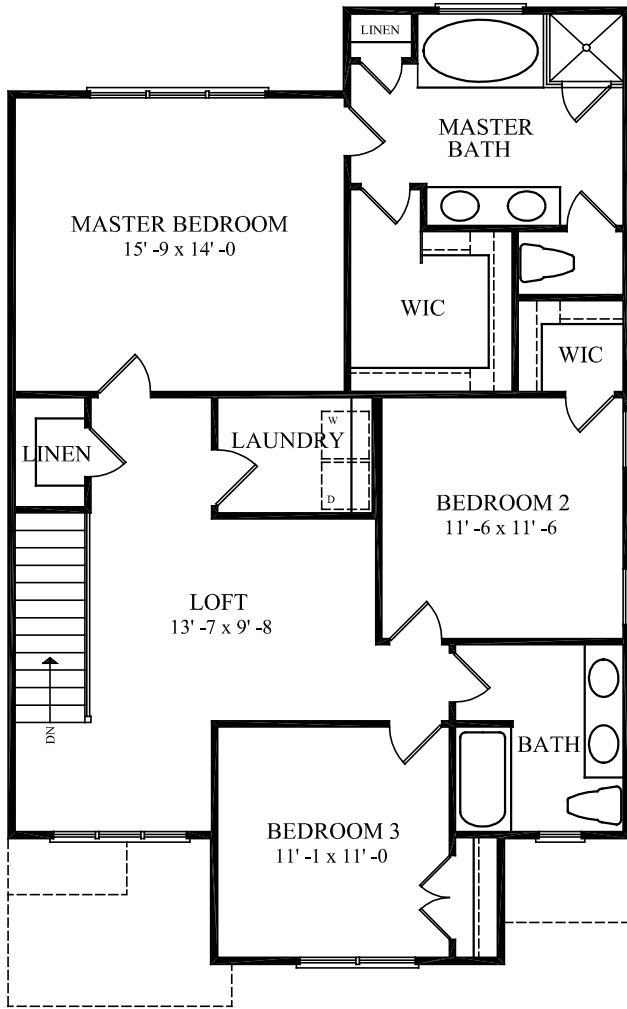

HALSTEAD COTTAGE

SECOND FLOOR PLAN

FIRST FLOOR 815 SQ. FT.
 SECOND FLOOR 1172 SQ. FT.
 TOTAL 1987 SQ. FT.

FIRST FLOOR PLAN

The builder reserves the right to revise noted specifications or substitute features, architectural details or materials. Illustrations and floor plans are for discussion purposes only and not part of a legal contract. Room sizes are approximate.