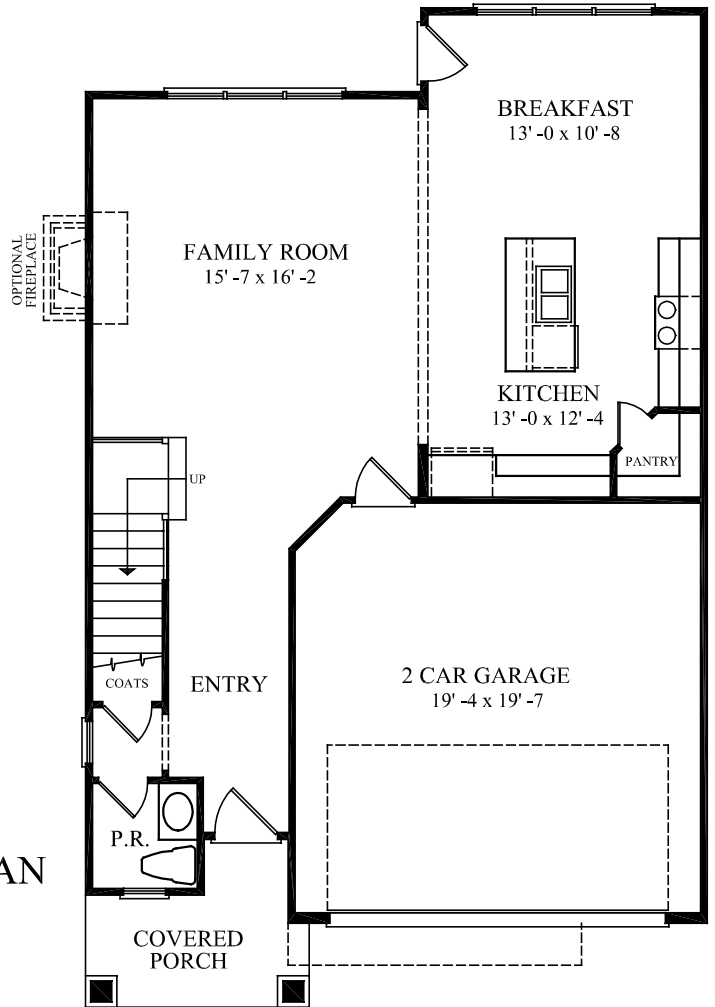

HALSTEAD COTTAGE

SECOND FLOOR PLAN

FIRST FLOOR 815 SQ. FT.
 SECOND FLOOR 1172 SQ. FT.
 TOTAL 1987 SQ. FT.

FIRST FLOOR PLAN

The builder reserves the right to revise noted specifications or substitute features, architectural details or materials. Illustrations and floor plans are for discussion purposes only and not part of a legal contract. Room sizes are approximate.