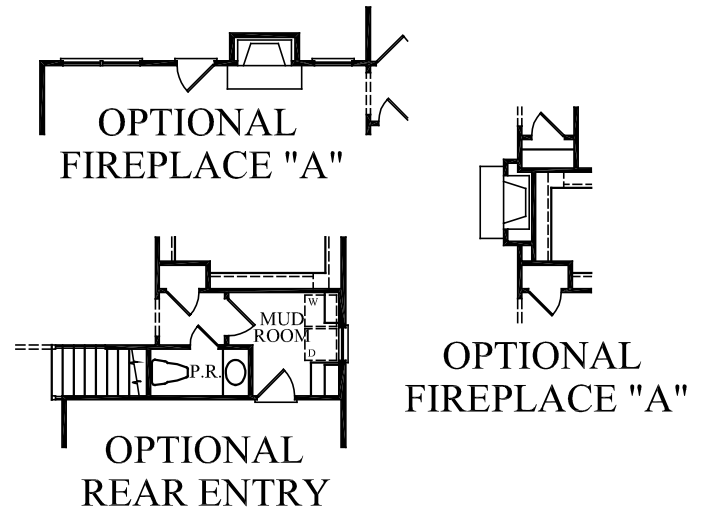

CADDEL FOREST COTTAGE

SECOND FLOOR PLAN

FIRST FLOOR 1202 SQ. FT.
 SECOND FLOOR 598 SQ. FT.
 TOTAL 1800 SQ. FT.

FIRST FLOOR PLAN

Original design by Donald Gardner. The builder reserves the right to revise noted specifications or substitute features, architectural details or materials. Illustrations and floor plans are for discussion purposes only and not part of a legal contract. Room sizes are approximate.