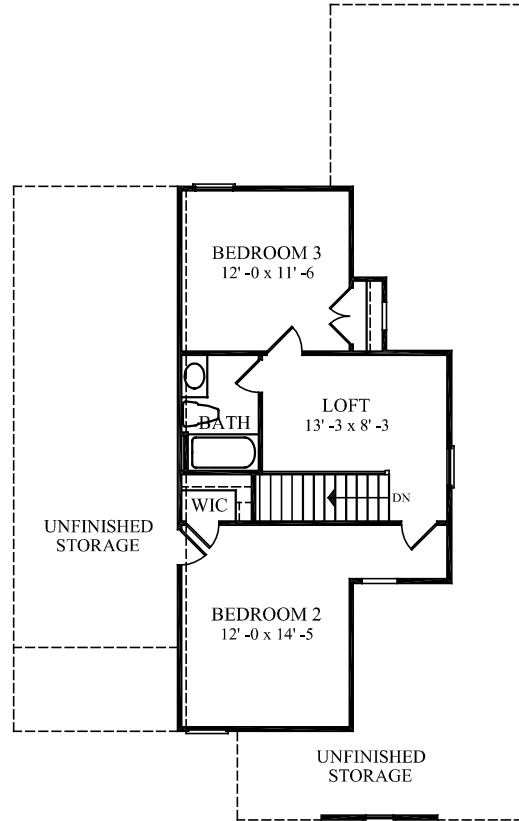

CADDEL FOREST COTTAGE

SECOND FLOOR PLAN

FIRST FLOOR 1202 SQ. FT.
 SECOND FLOOR 598 SQ. FT.
 TOTAL 1800 SQ. FT.

FIRST FLOOR PLAN

Original design by Donald Gardner. The builder reserves the right to revise noted specifications or substitute features, architectural details or materials. Illustrations and floor plans are for discussion purposes only and not part of a legal contract. Room sizes are approximate.