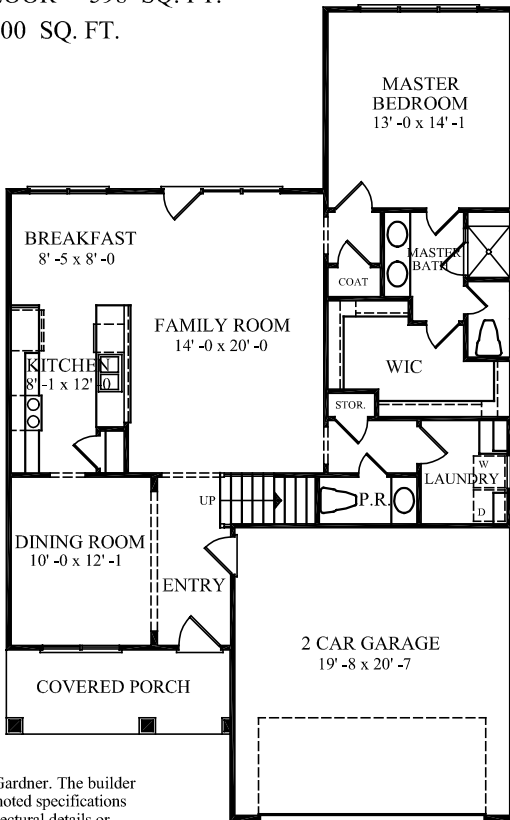

CADDEL FOREST COTTAGE

SECOND FLOOR PLAN

FIRST FLOOR 1202 SQ. FT.
 SECOND FLOOR 598 SQ. FT.
 TOTAL 1800 SQ. FT.

FIRST FLOOR PLAN

Original design by Donald Gardner. The builder reserves the right to revise noted specifications or substitute features, architectural details or materials. Illustrations and floor plans are for discussion purposes only and not part of a legal contract. Room sizes are approximate.