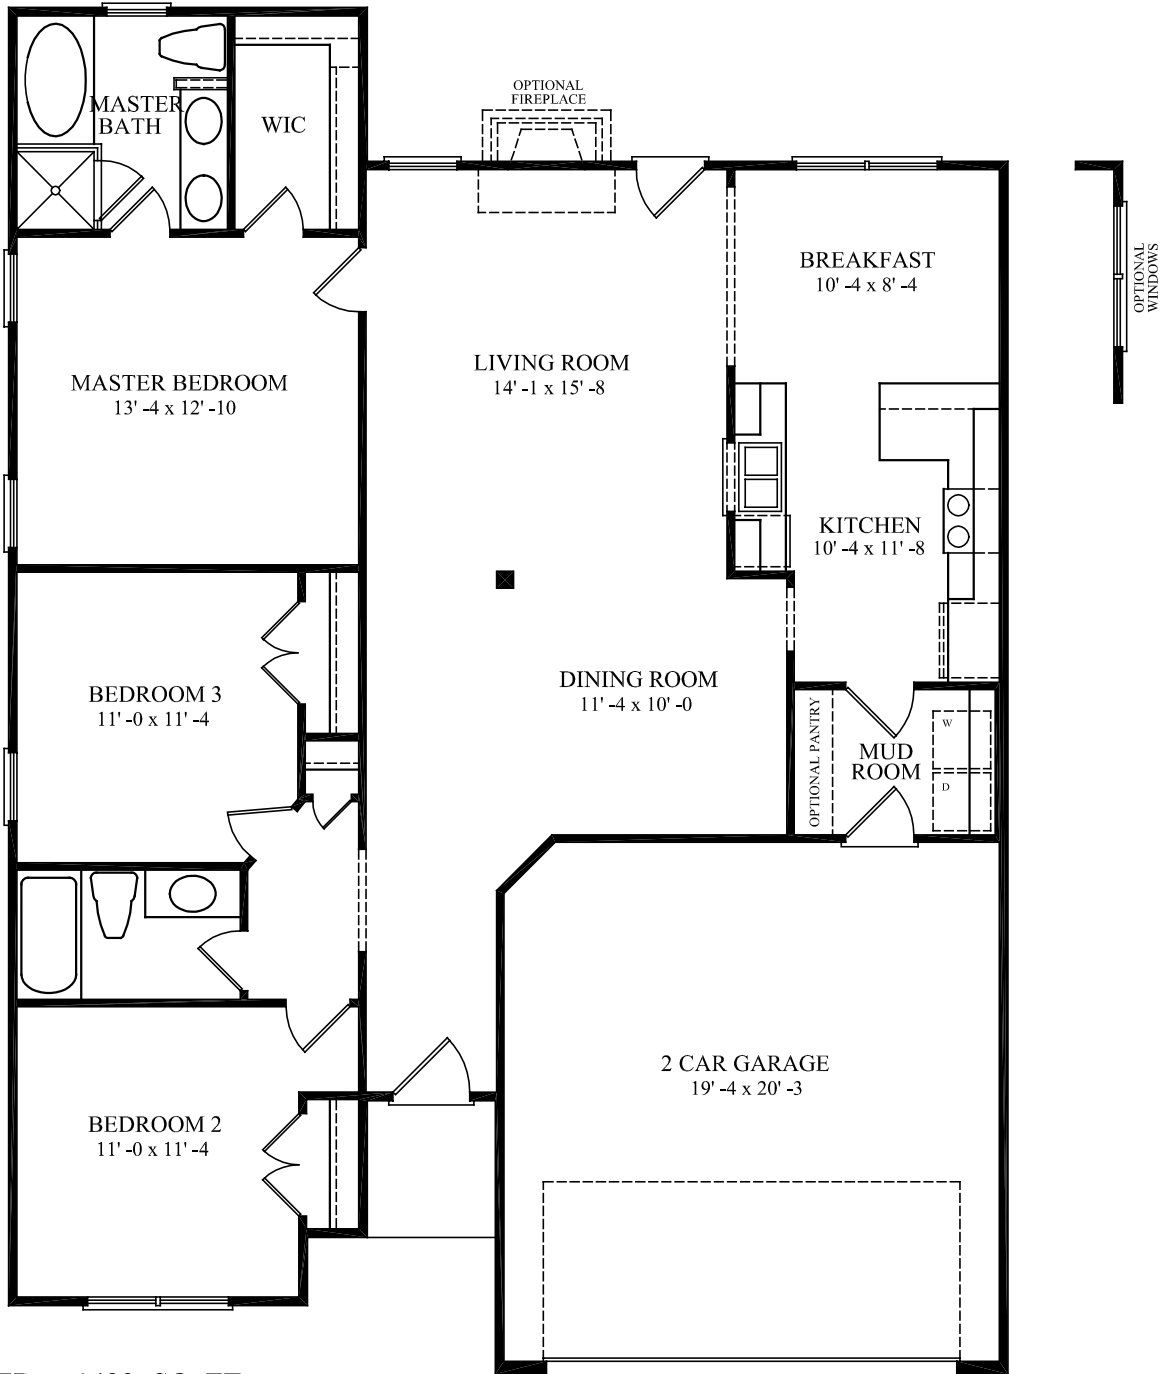

BROOKEHAVEN COTTAGE

HEATED 1423 SQ. FT.

FLOOR PLAN

The builder reserves the right to revise noted specifications or substitute features, architectural details or materials. Illustrations and floor plans are for discussion purposes only and not part of a legal contract. Room sizes are approximate.